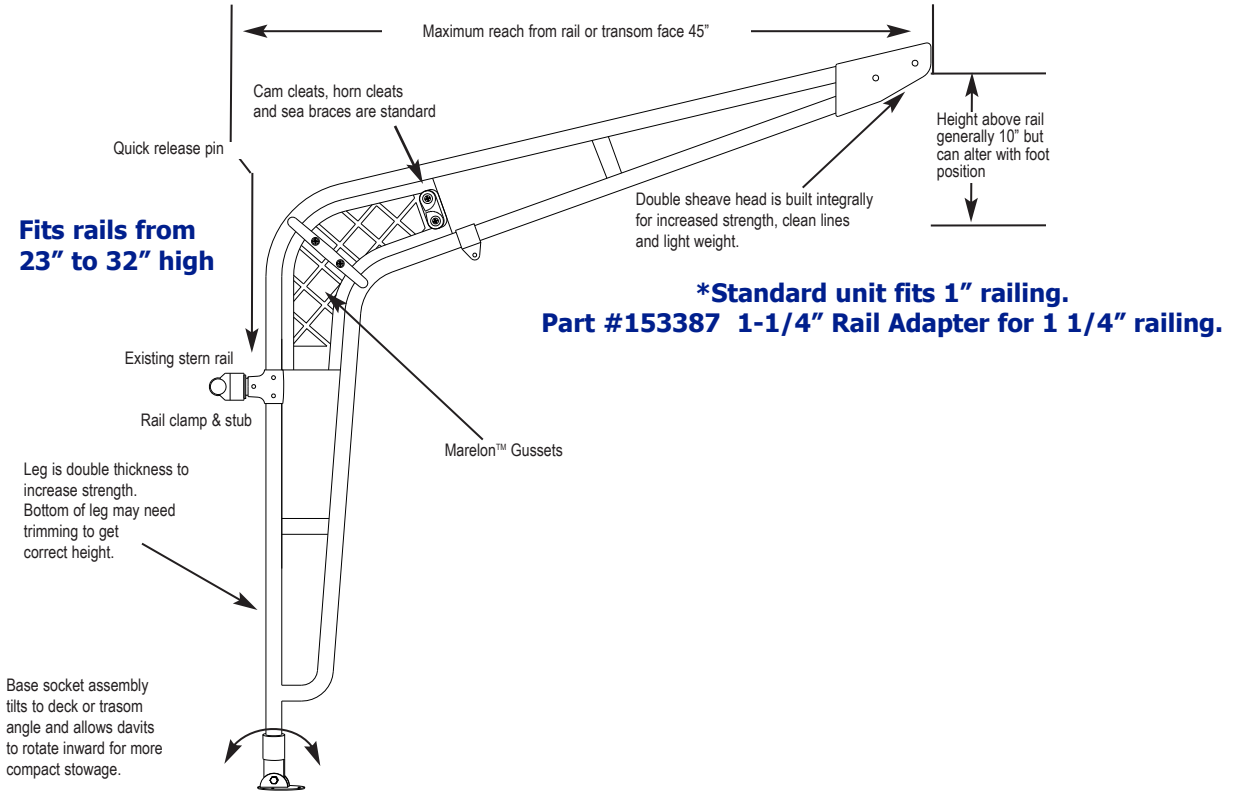

Light weight, Strong, all 304 Stainless Steel Davits, with New Attractive Lines  
Conveniently folds inward to maintain boat slip length or remove completely for stowage or racing.  
350 lb. Safe Working Load per Pair (175 lbs. maximum per arm)

**31LBS. COMPLETE PER PAIR**