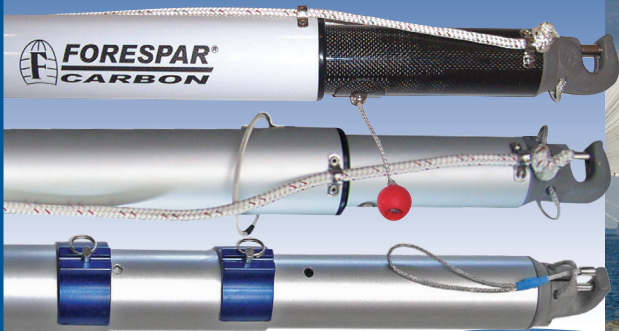

# TAKE THE DEAD OUT OF DOWNWIND SAILING

Dead downwind cruising doesn't have to be slow.  
A **Forespar Whisker Pole** will help fill your headsail  
with life, while putting a stop to annoying sail flop.