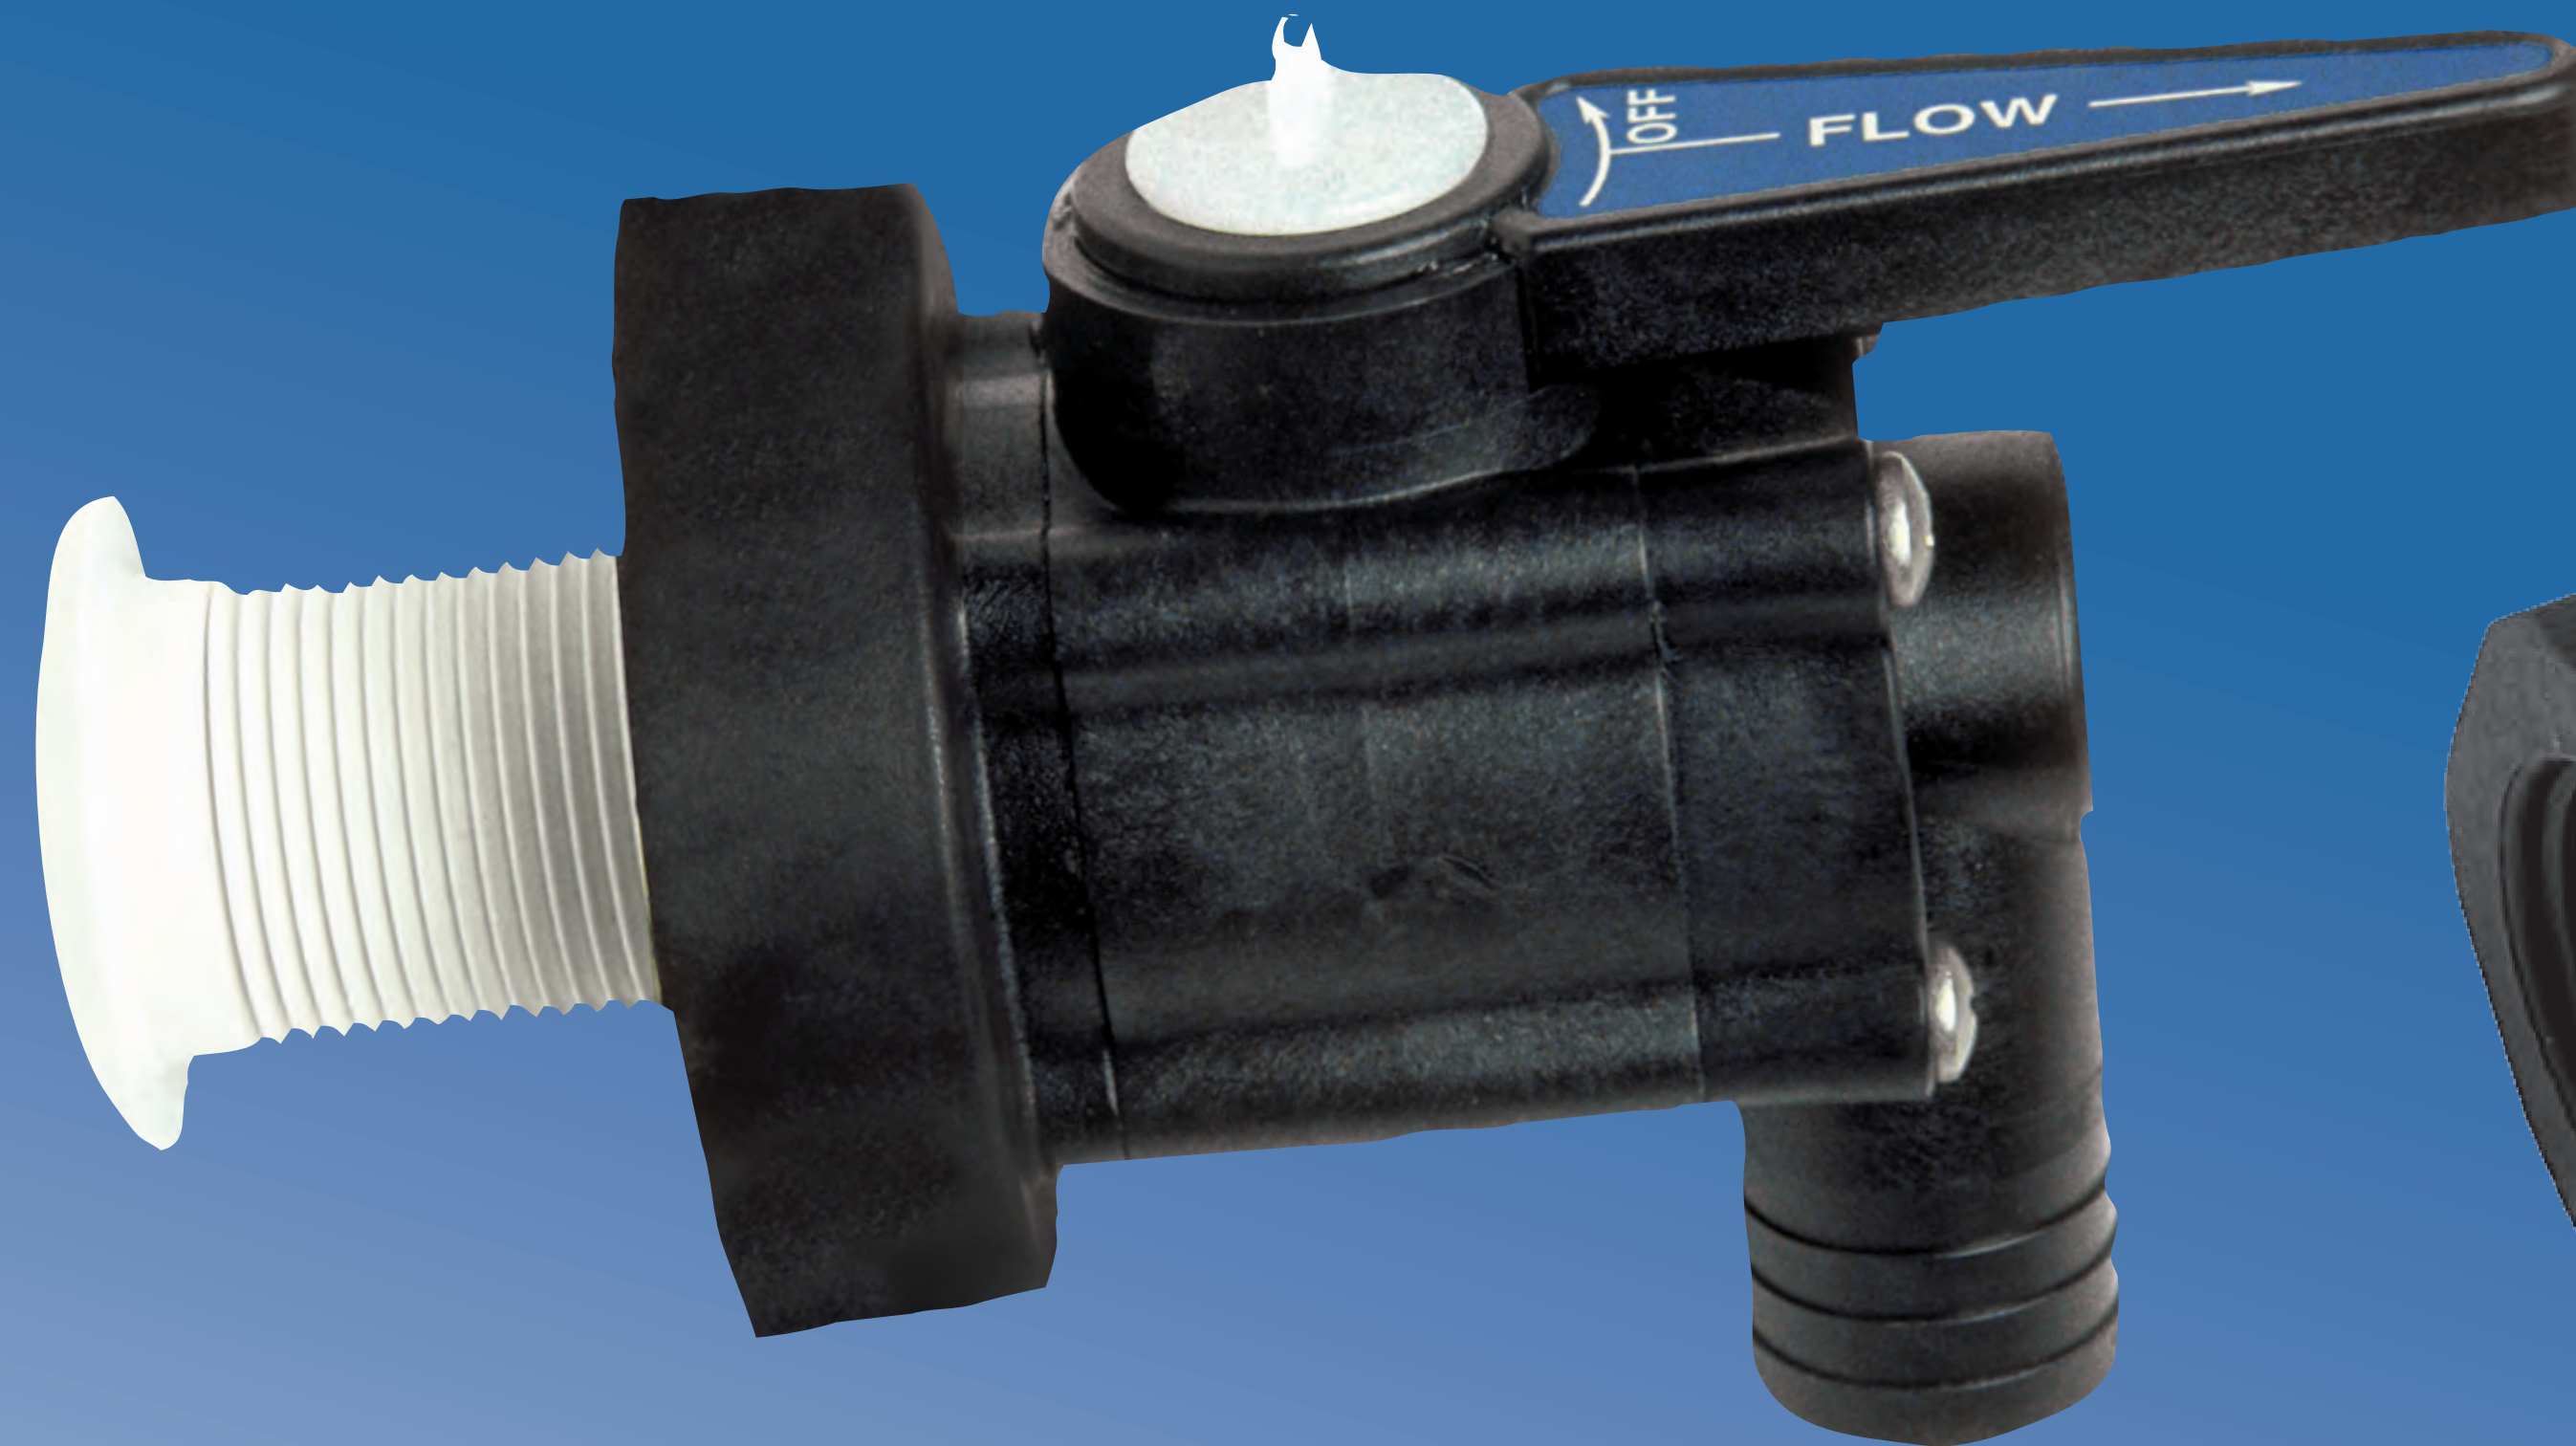

FORESPAR[®] MARELON[®]

PROVEN TOUGH

MARINE GRADE COMPOSITE PLUMBING

Chosen by Top Manufacturers

Boston Whaler

Master Craft

Grady White

PRECISION MOLDED PLUMBING SYSTEMS FOR BELOW & ABOVE THE WATERLINE